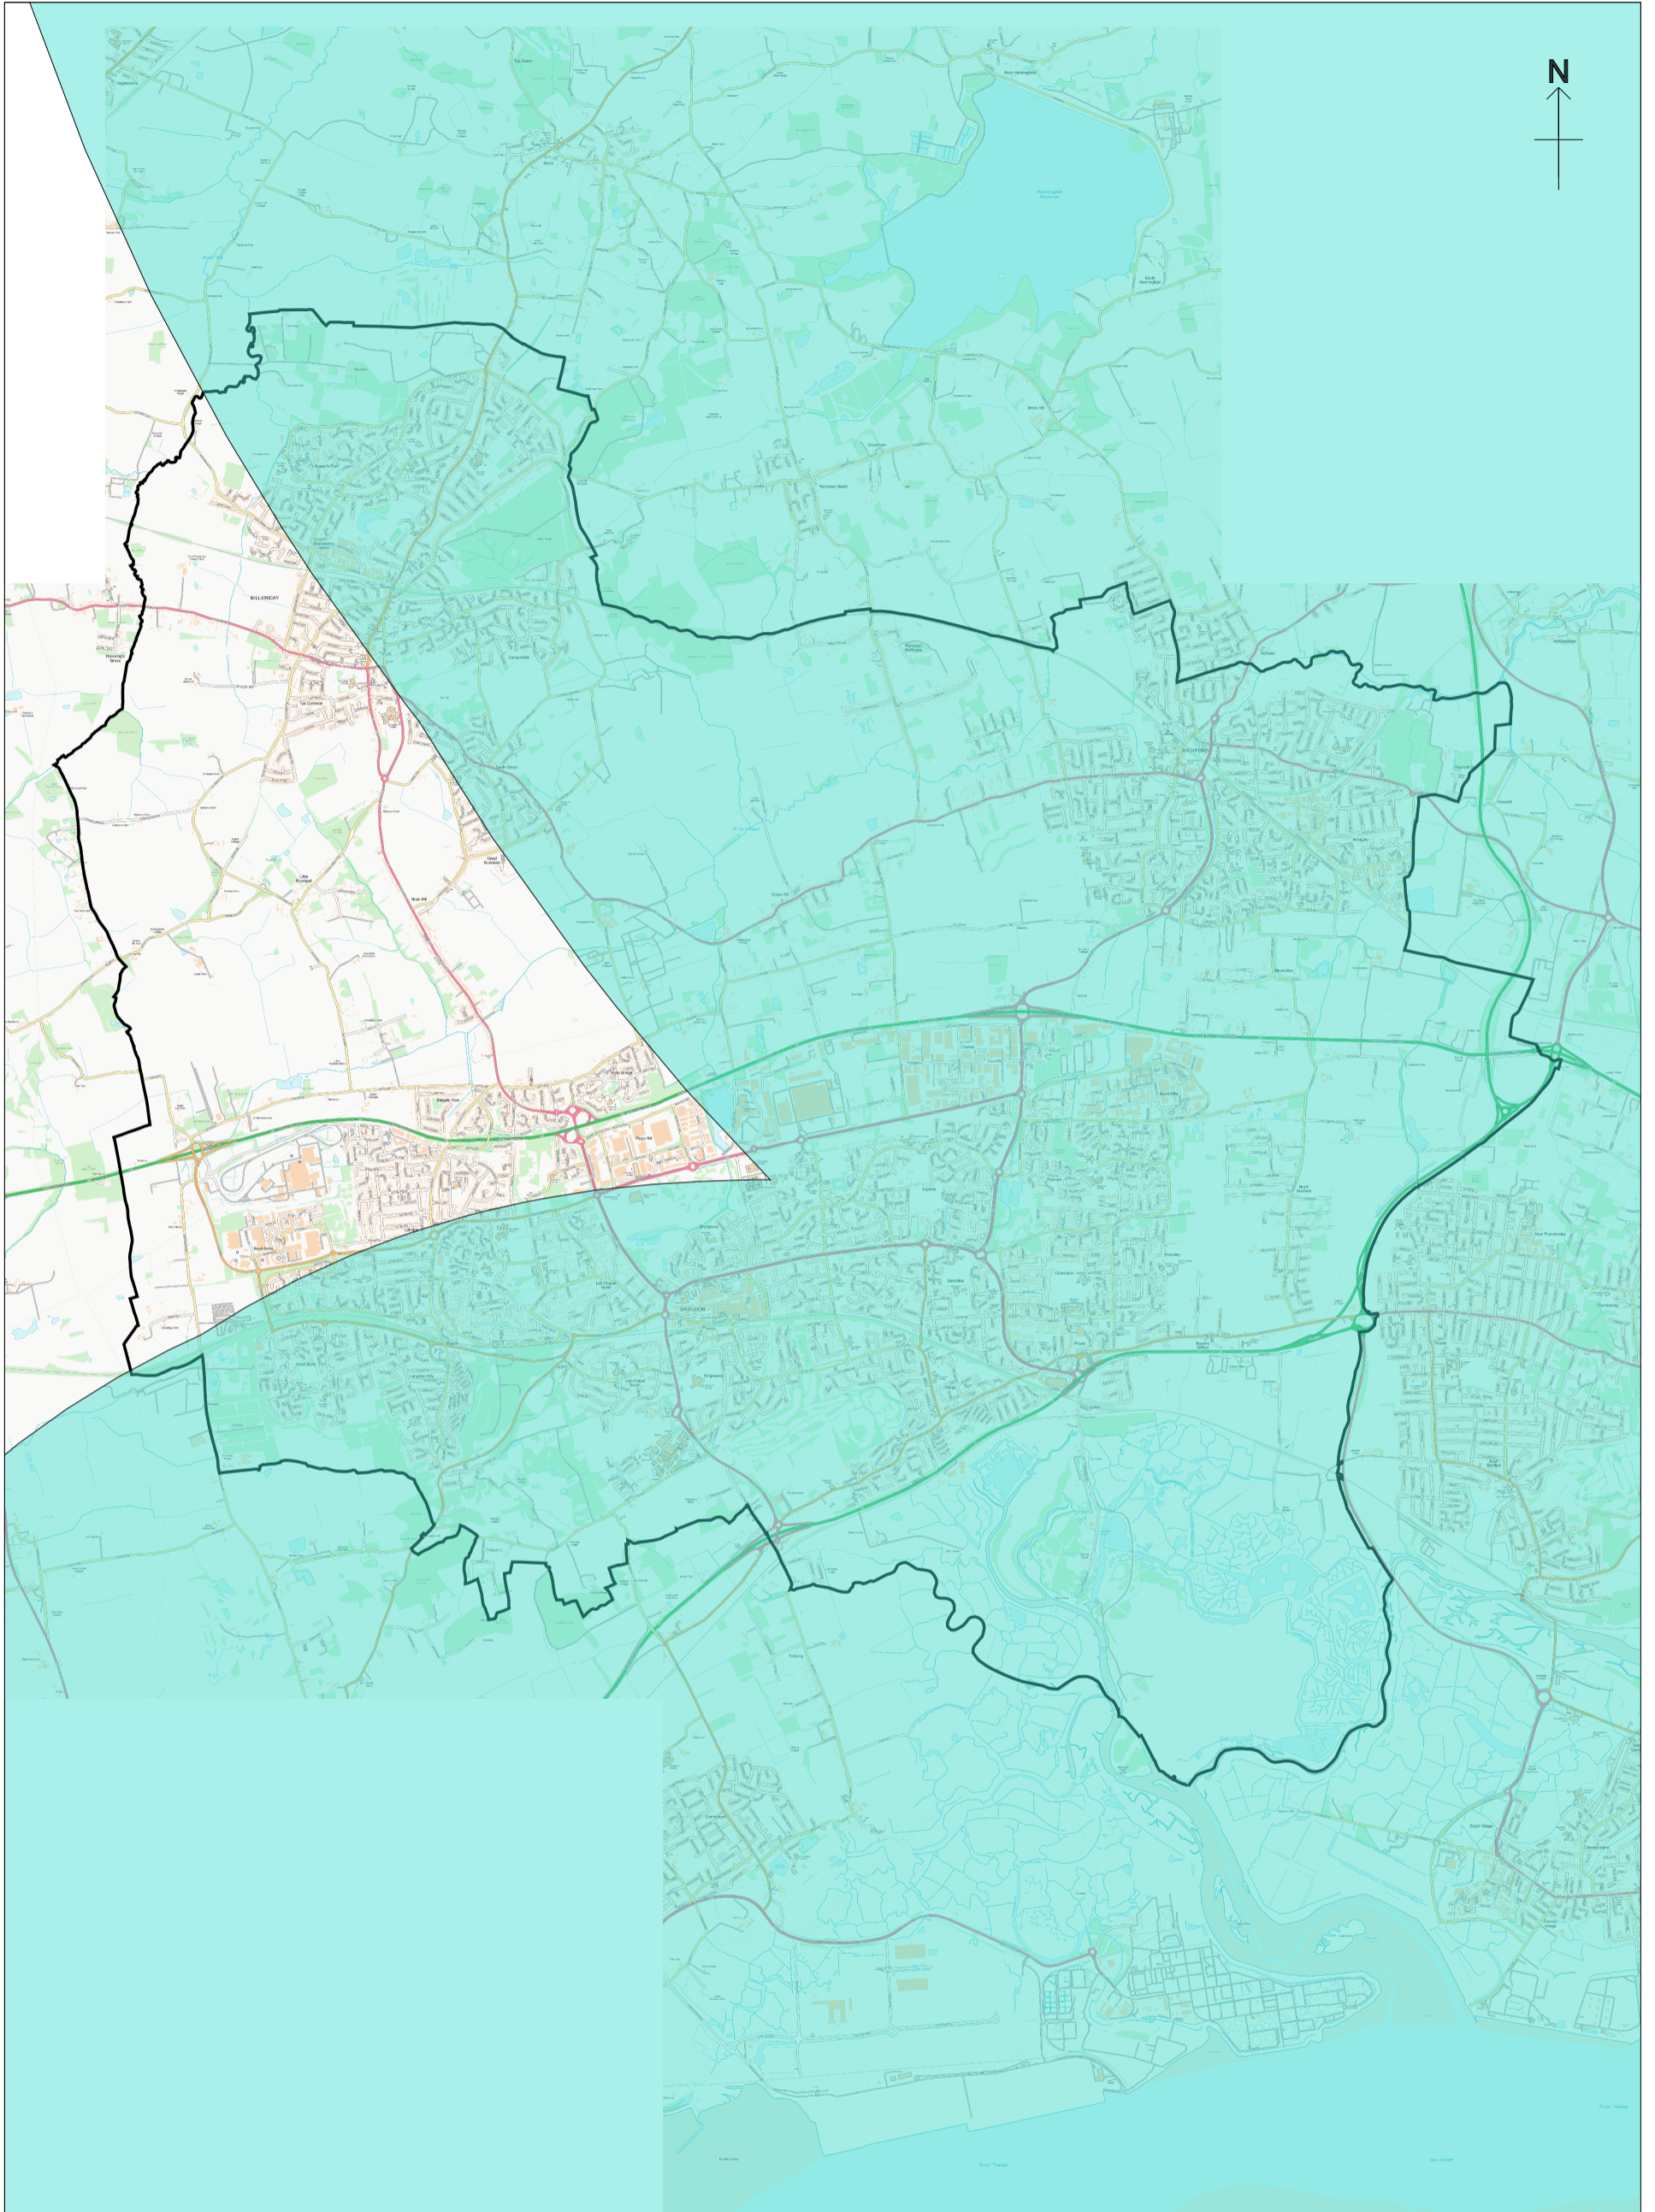

Basildon RAMS ZOI - Shaded area is in scope of RAMS

Sterling Court
Norton Road
Stevenage
Herts SG1 2JY
UK

Tel : +44 (0)1438 747996
Fax : +44 (0)1438 747997
E-mail: info@cadcorp.com

Licence Number: nnnnnn

Operator:	xxxxxx
Department:	xxxxxx
Drawing No:	nnnnnn
Date: 17/04/2023	Scale: 1:58000