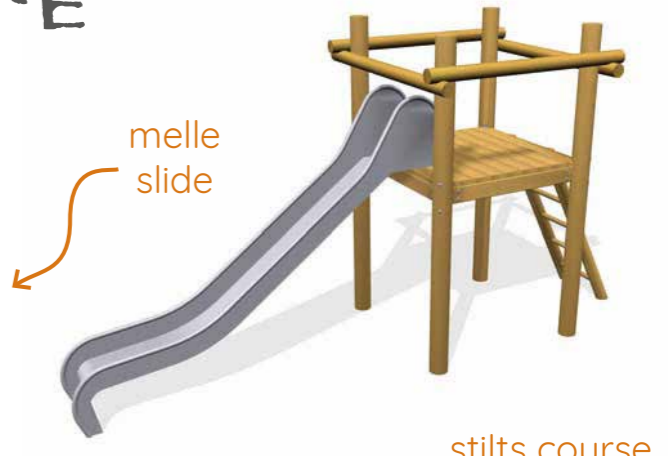

# DYNAMIC ZONE

hexagonal swing

standing seesaw

wagon seesaw

double cableway

revolve roundabout

rope end swinger

k-roc climbing blocks

# JUNIOR SALT MARSHES & TREETOP ADVENTURE

inclusive central unit with accessible bridges & ramps

stilts course

treetop adventure unit

balancing beam course

triple sprung bouncing discs

triple swing with flat, nest & sit up seats