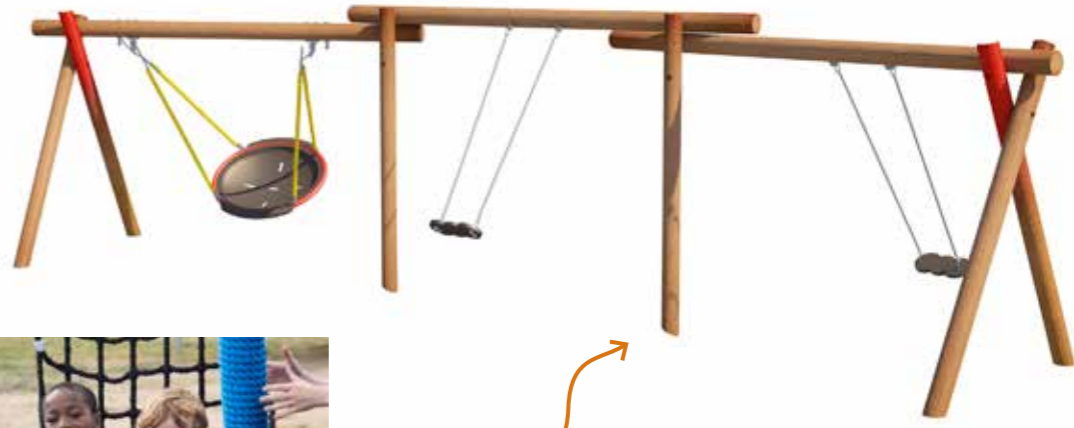

# JUNIOR SALT MARSHES & TREETOP ADVENTURE

inclusive central unit with accessible bridges & ramps

stilts course

treetop adventure unit

balancing beam course

triple sprung bouncing discs

triple swing with flat, nest & sit up seats

# BESPOKE CENTRAL INCLUSIVE UNIT

- All ages & abilities playing together
- Partially wheelchair accessible
- Challenging features
- 2.95m high tunnel chute
- 1.45m high double width slide
- Accessible wide bridges
- Play features at height
- Different playful routes to large tower

# BESPOKE CENTRAL INCLUSIVE UNIT

2.95m high tunnel chute

challenging net features

easy step access

double width slide (rubber surface linking to path)

possible inclusive ramp here to an alternative route up & down