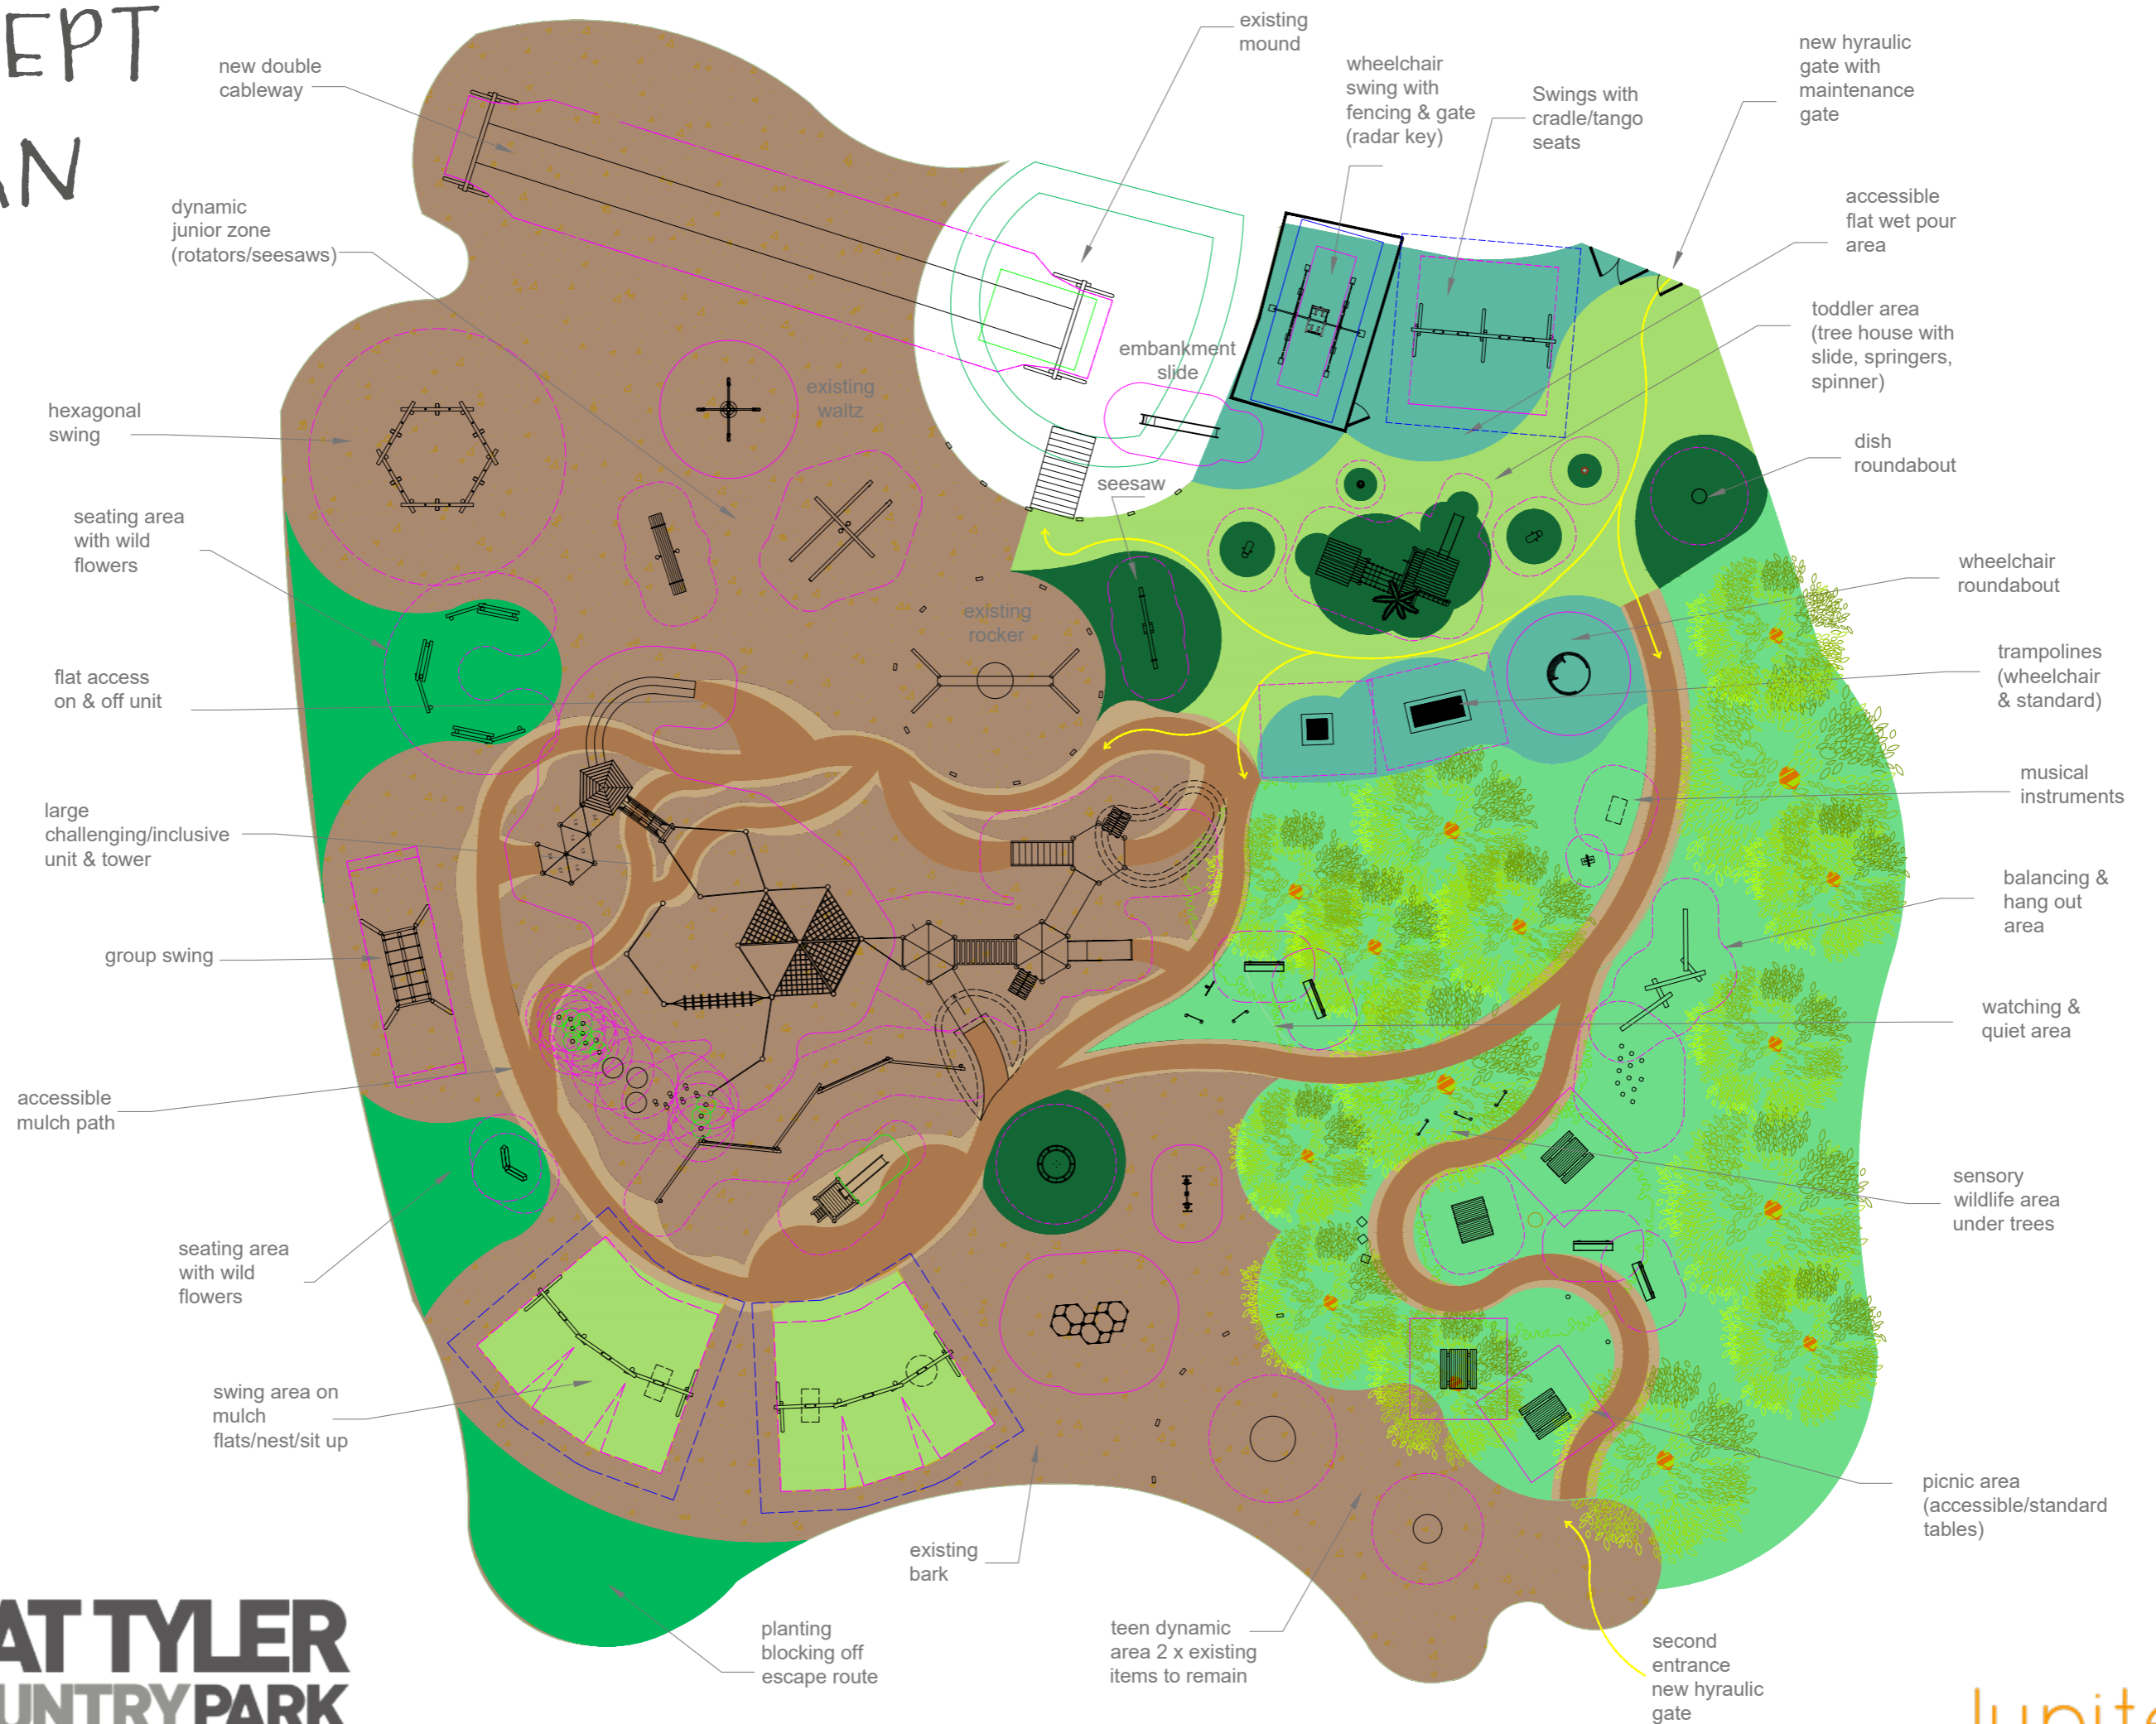

# CONCEPT PLAN

# TODDLER MUDFLATS

quad swing with cradle & tango seats

pirouette

wheelchair swing

oak orb

bee springer

mouse springer

wheelchair wildlife wheelspin roundabout

standard & wheelchair accessible trampolines

embankment slide

tree village with slide

double seesaw

infinity bowl

# DYNAMIC ZONE

hexagonal swing

standing seesaw

wagon seesaw

double cableway

revolve roundabout

rope end swinger

k-roc climbing blocks