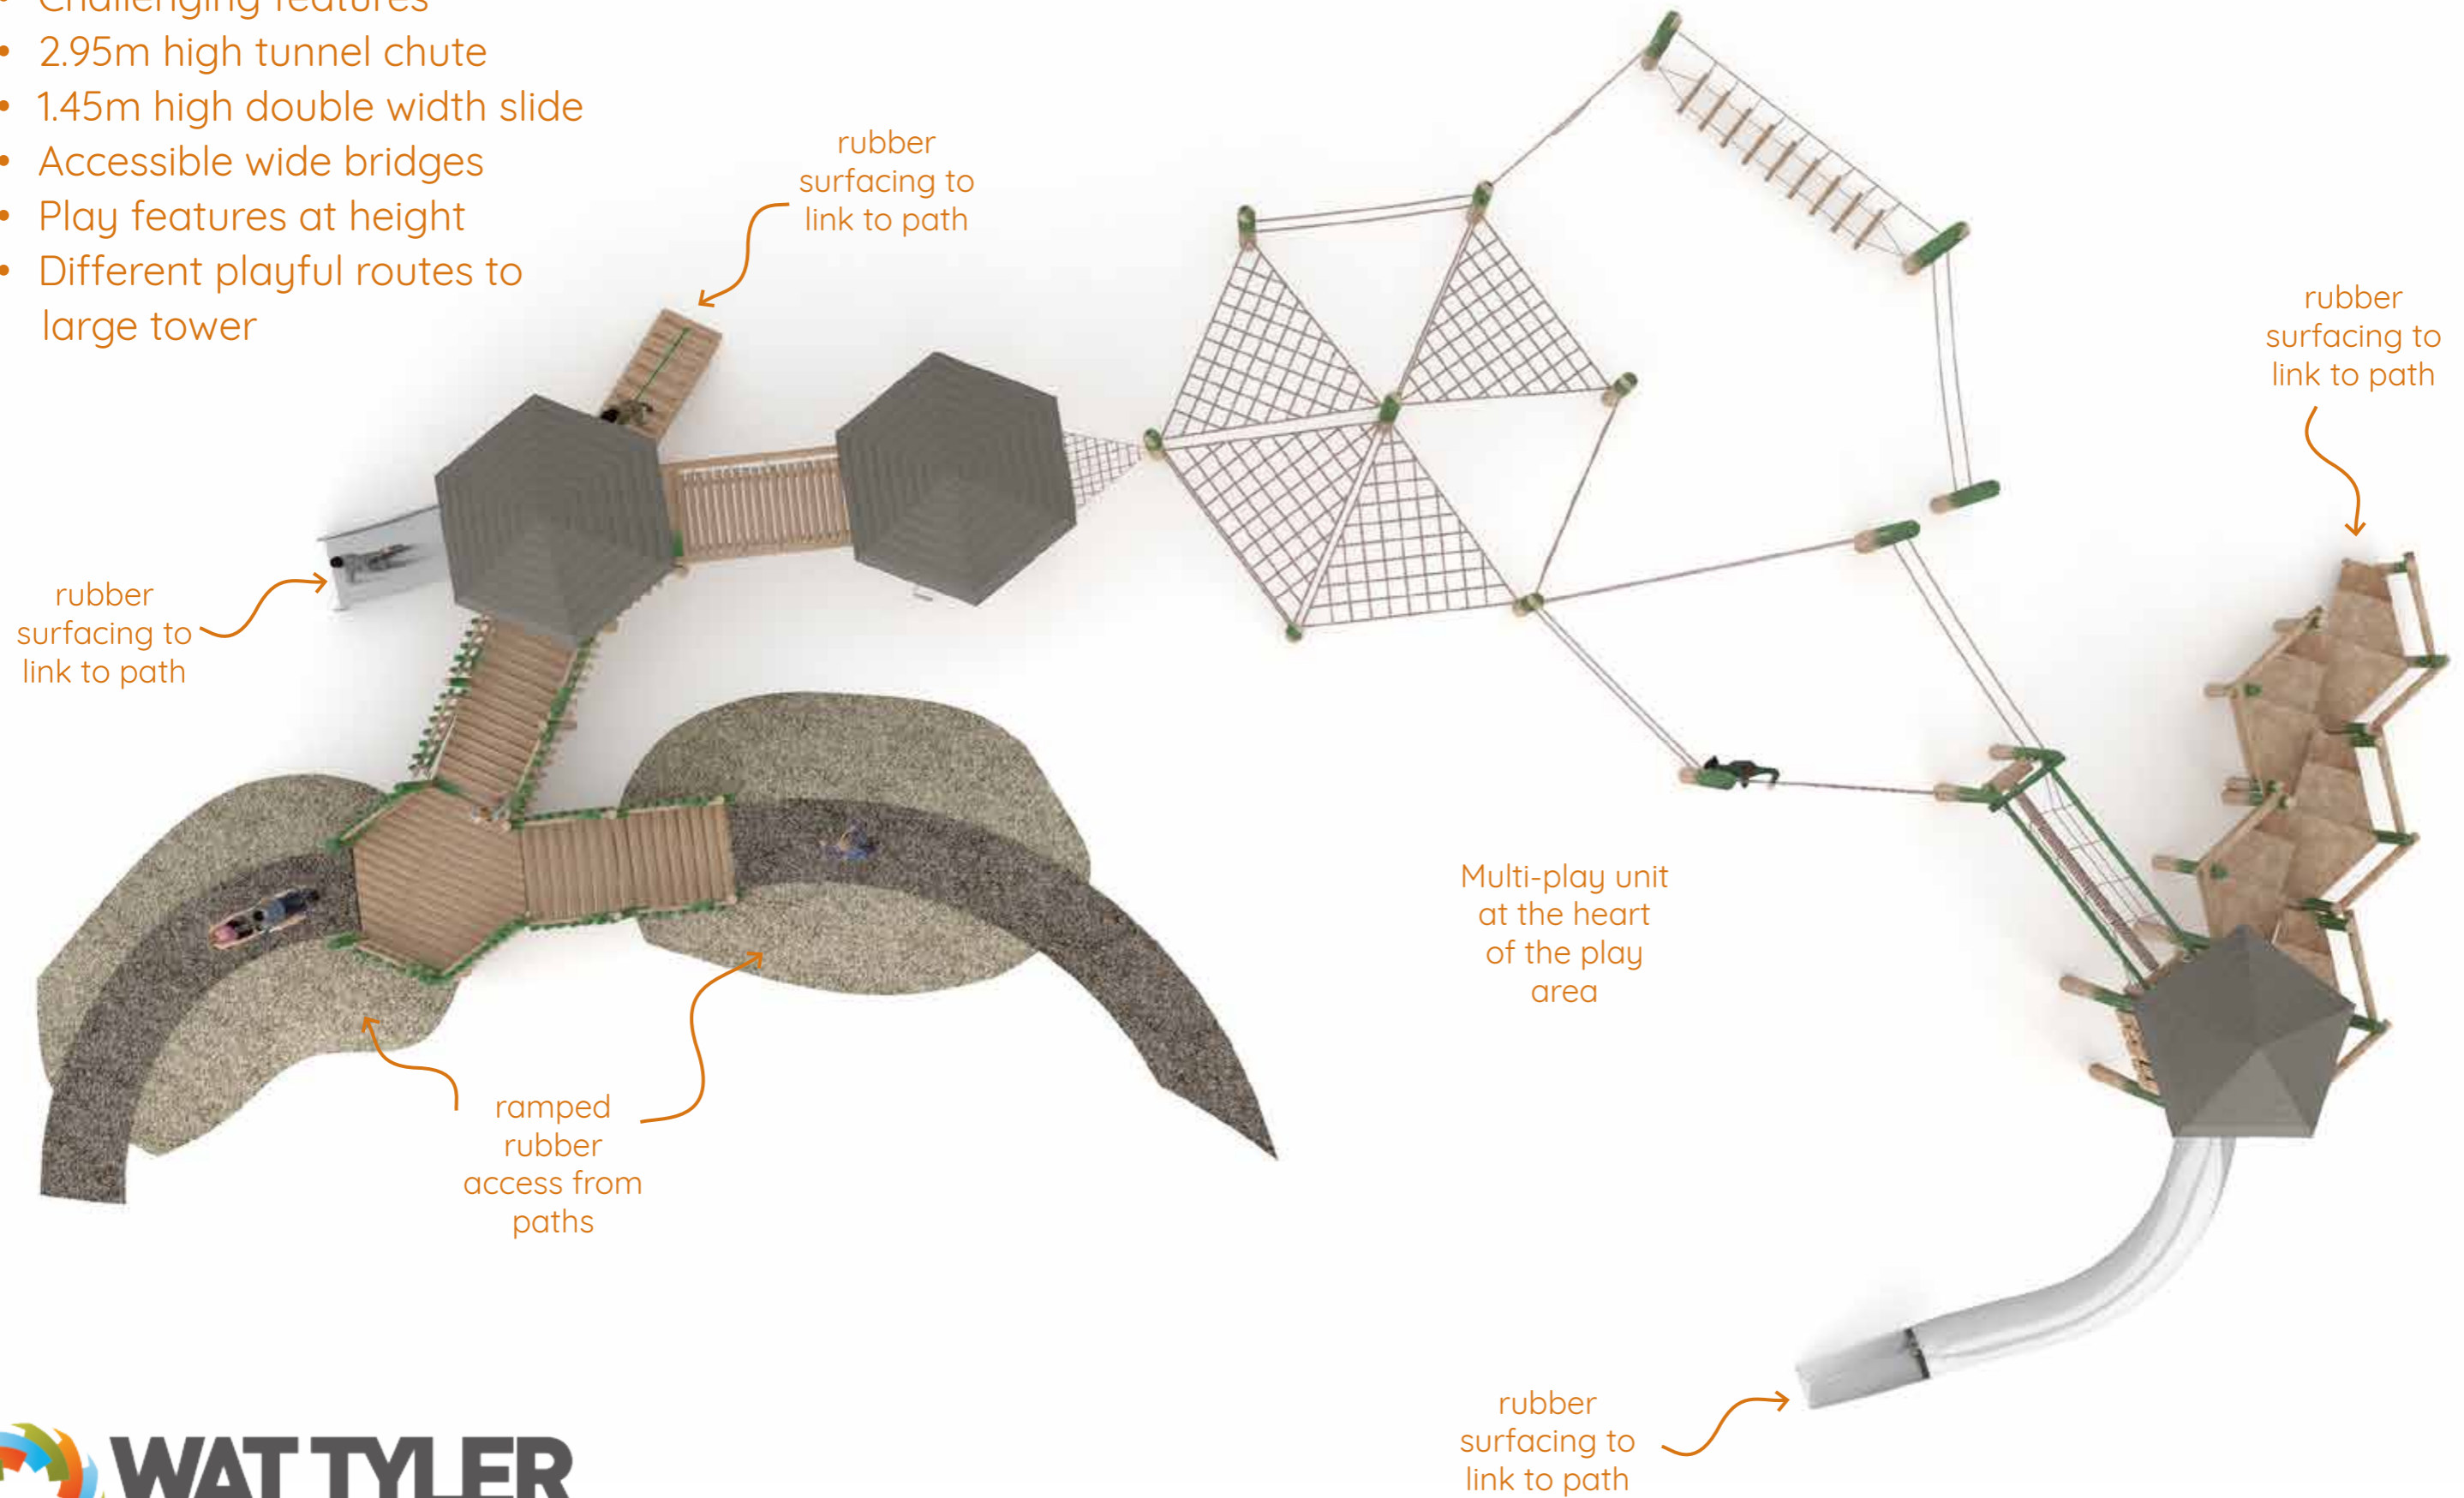

# JUNIOR SALT MARSHES & TREETOP ADVENTURE

inclusive central unit with accessible bridges & ramps

stilts course

treetop adventure unit

balancing beam course

triple sprung bouncing discs

triple swing with flat, nest & sit up seats

# BESPOKE CENTRAL INCLUSIVE UNIT

- All ages & abilities playing together
- Partially wheelchair accessible
- Challenging features
- 2.95m high tunnel chute
- 1.45m high double width slide
- Accessible wide bridges
- Play features at height
- Different playful routes to large tower

# BESPOKE CENTRAL INCLUSIVE UNIT

2.95m high tunnel chute

challenging net features

easy step access

double width slide (rubber surface linking to path)

possible inclusive ramp here to an alternative route up & down

wheelchair access from paths (all rubber surface)

balancing & coordination opportunities at different levels to give progression